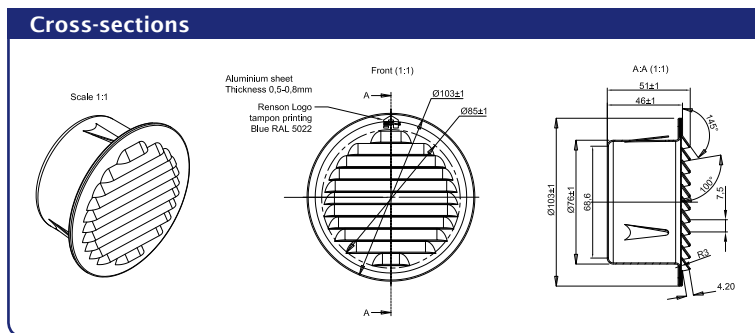

## Circular built-in punched grille

### Material

- Made from punched aluminium sheet
- Finishing: powder-coated in white (RAL 9010), brown (RAL 8019) and aluminium (RAL 9006) colours
- Insect mesh included

| Stock models |          |          |          |          |                                   |                                      |
|--------------|----------|----------|----------|----------|-----------------------------------|--------------------------------------|
| Diameter     | RAL 9010 | RAL 8019 | RAL 9006 | RAL 7016 | Airway opening in cm <sup>2</sup> | Airflow at 2 Pa in m <sup>3</sup> /h |
| ø 80 mm      | •        | •        | •        | •        | 27                                | 8,3                                  |
| ø 100 mm     | •        | •        | •        | •        | 51                                | 15,2                                 |
| ø 115 mm     | •        | •        | •        | •        | 75                                | 23,6                                 |
| ø 145 mm     | •        | •        | •        | •        | 119                               | 35,2                                 |
| ø 190 mm     | •        | •        | •        | •        | 204                               | 53,1                                 |
| ø 245 mm     | •        | •        | •        | •        | 339                               | 74,0                                 |