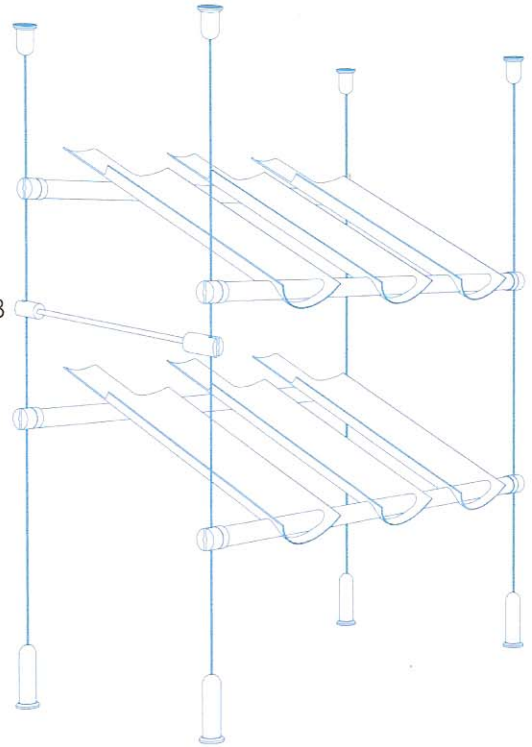

Portabottiglie
Bottles rack

→321 B

Morsetto
collegamento
cavo-barra.
Cable-bar
joining clip.

→321 B

L
L - 15 mm.

distanza max = mm. 290
maximum distance = mm. 290

distanza max = mm. 270
maximum distance = mm. 270

→321 B

distanza max = mm. 220
maximum distance = mm. 220

→709

Vassoio
portabottiglie.
Bottles tray