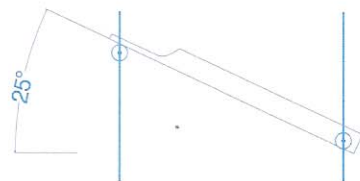

Portabottiglie
Bottles rack

→321 B

Morsetto
collegamento
cavo-barra.
Cable-bar
joining clip.

→321 B

L
L - 15 mm.

distanza max = mm. 290
maximum distance = mm. 290

distanza max = mm. 270
maximum distance = mm. 270

→321 B

distanza max = mm. 220
maximum distance = mm. 220

→709

Vassoio
portabottiglie.
Bottles tray