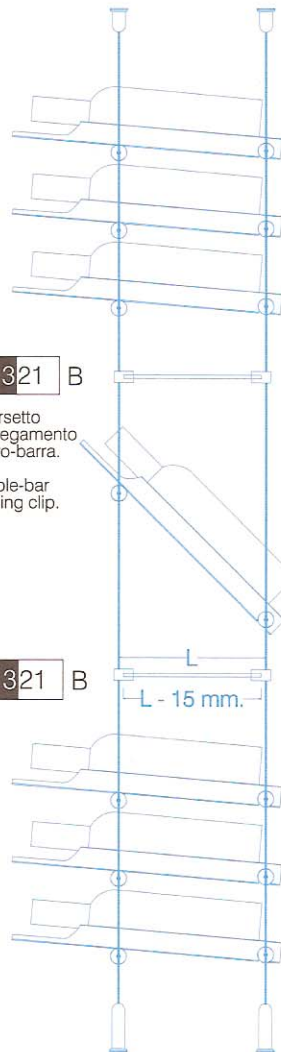

Portabottiglie
Bottles rack

→321 B

Morsetto
collegamento
cavo-barra.
Cable-bar
joining clip.

→321 B

L
L - 15 mm.

distanza max = mm. 290
maximum distance = mm. 290

distanza max = mm. 270
maximum distance = mm. 270

→321 B

distanza max = mm. 220
maximum distance = mm. 220

→709

Vassoio
portabottiglie.
Bottles tray