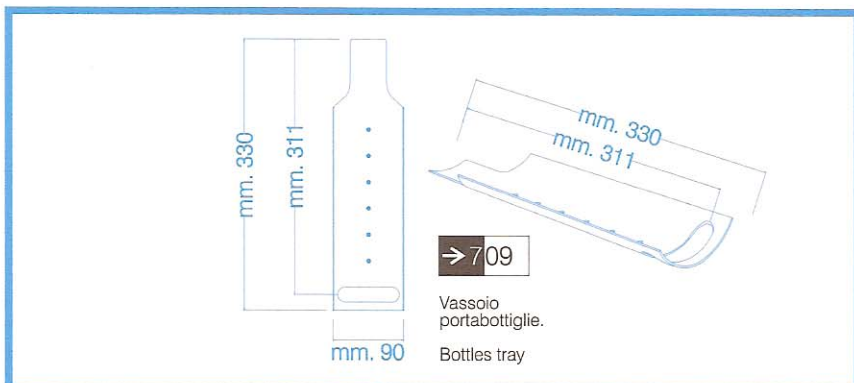

Portabottiglie
Bottles rack

→321 B

Morsetto
collegamento
cavo-barra.
Cable-bar
joining clip.

→321 B

L
L - 15 mm.

distanza max = mm. 290
maximum distance = mm. 290

distanza max = mm. 270
maximum distance = mm. 270

→321 B

distanza max = mm. 220
maximum distance = mm. 220

→709

Vassoio
portabottiglie.
Bottles tray