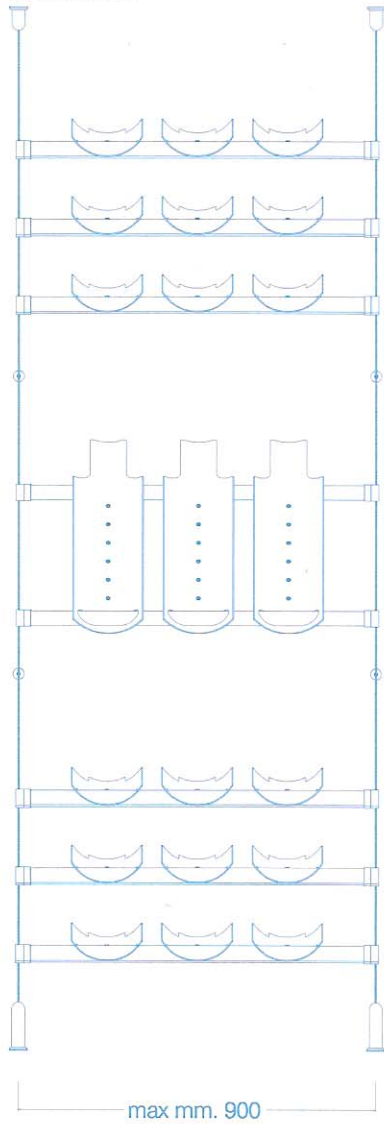

Portabottiglie
Bottles rack

→321 B

Morsetto
collegamento
cavo-barra.
Cable-bar
joining clip.

→321 B

L
L - 15 mm.

distanza max = mm. 290
maximum distance = mm. 290

distanza max = mm. 270
maximum distance = mm. 270

→321 B

distanza max = mm. 220
maximum distance = mm. 220

→709

Vassoio
portabottiglie.
Bottles tray